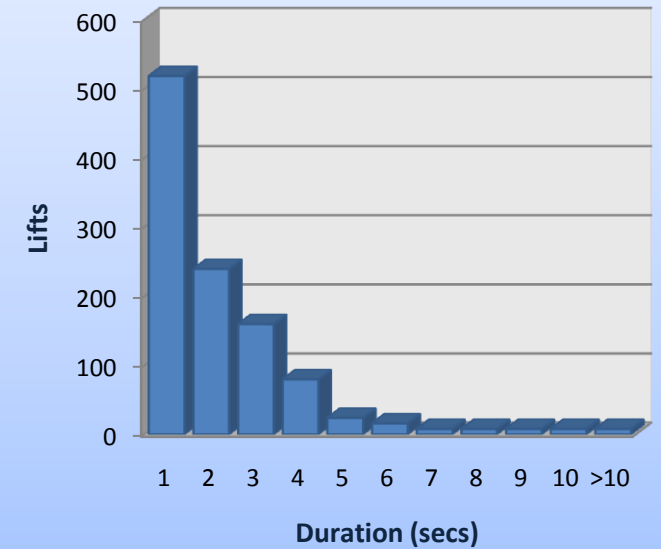

Lift Durations