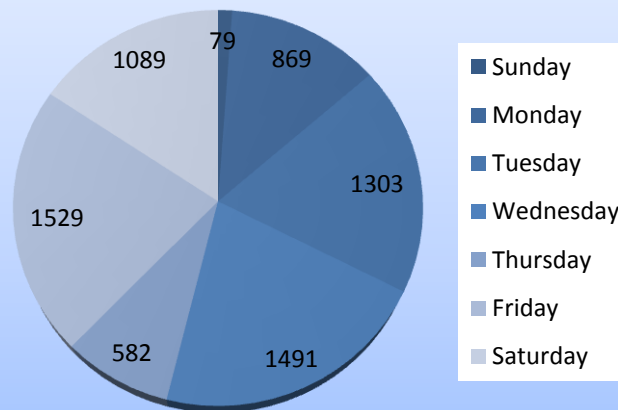

Lifts by Weekday